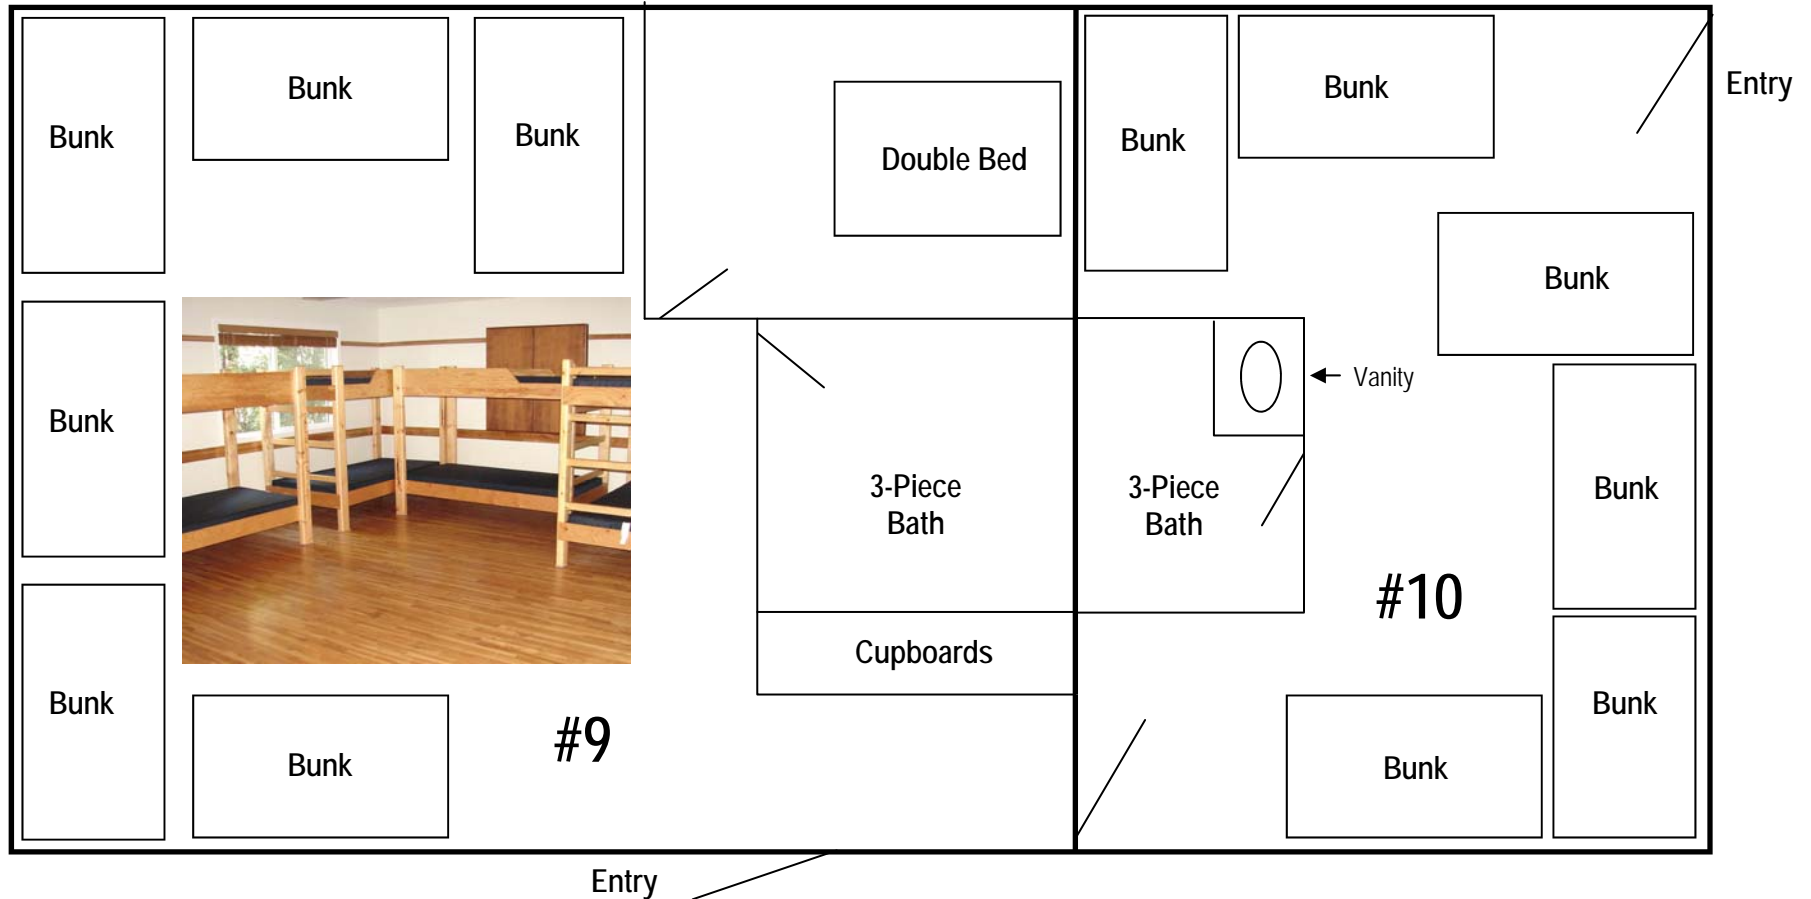

Birchwood Cabins (#9, #10)

- ◆ 3-piece indoor washrooms, plus vanity in Cabin #10.
- ◆ Heated, clean, comfortable
- ◆ Cabin 9 sleeps 13 (6 single bunks + 1 double bed in separate bedroom)
- ◆ Cabin 10 sleeps 12 (6 single bunks)
- ◆ Bring your own bedding
- ◆ Adjoining, lockable door connects the 2 cabins, if required.
- ◆ Separate outside entrances.