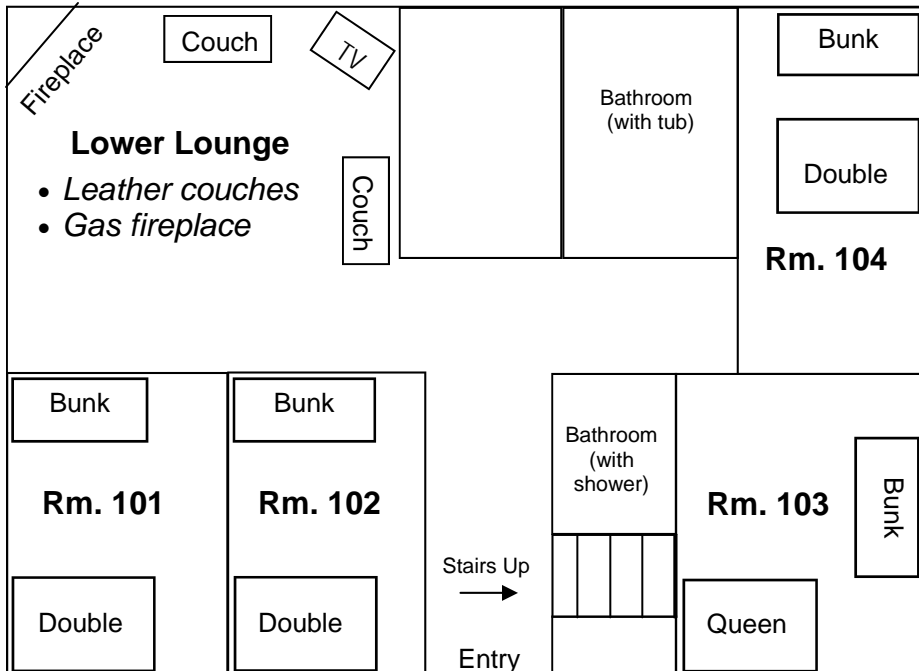

Founders Cottage

The Founders' Cottage is Ness Lake Bible Camp's premier rental facility, providing a level of luxury unparalleled at camp. This 5,000 square foot facility is designed for small group meetings and retreats. The Great Room (approximately 900 square feet) features leather couches, a river rock gas fireplace, a gorgeous 20' high vaulted ceiling, and a wall of windows overlooking Ness Lake. A full kitchen is located off the Great Room. Other features include a second meeting area, two additional gas fireplaces and in-floor heating on the lower level.

The spacious bedrooms offer privacy and comfort. Two bedrooms with ensuites plus six bedrooms with shared washrooms accommodate up to 8 couples or small groups of up to 18 people. Family groups of up to 26 persons (family style) can also be accommodated.

Third Floor (accessed from 2nd Floor)

First Floor

Second Floor (ground-level entry)