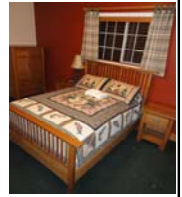

Third Floor (accessed from 2nd Floor)