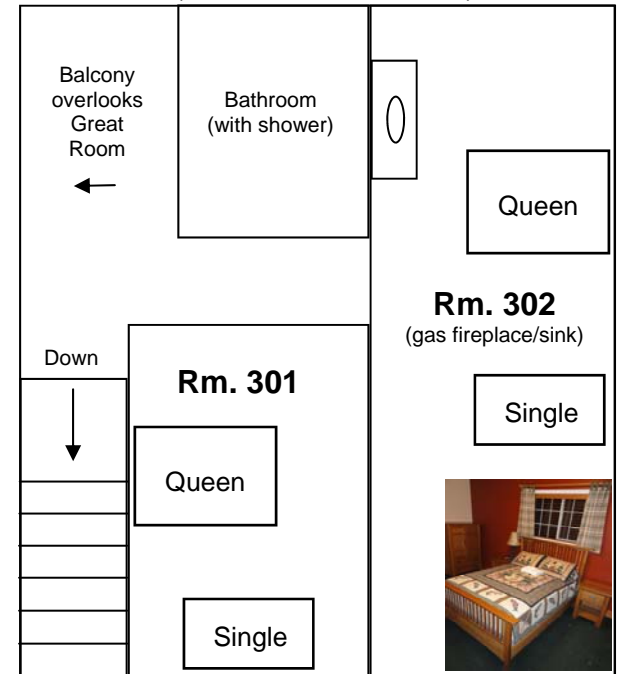

Founders Cottage

The Founders' Cottage is Ness Lake Bible Camp's premier rental facility, providing a level of luxury unparalleled at camp. This 5,000 square foot facility is designed for small group meetings and retreats. The Great Room (approximately 900 square feet) features leather couches, a river rock gas fireplace, a gorgeous 20' high vaulted ceiling, and a wall of windows overlooking Ness Lake. A full kitchen is located off the Great Room. Other features include a second meeting area, two additional gas fireplaces and in-floor heating on the lower level.

The spacious bedrooms offer privacy and comfort. Two bedrooms with ensuites plus six bedrooms with shared washrooms accommodate up to 8 couples or small groups of up to 18 people. Family groups of up to 26 persons (family style) can also be accommodated.

Third Floor (accessed from 2nd Floor)

First Floor

Second Floor (ground-level entry)