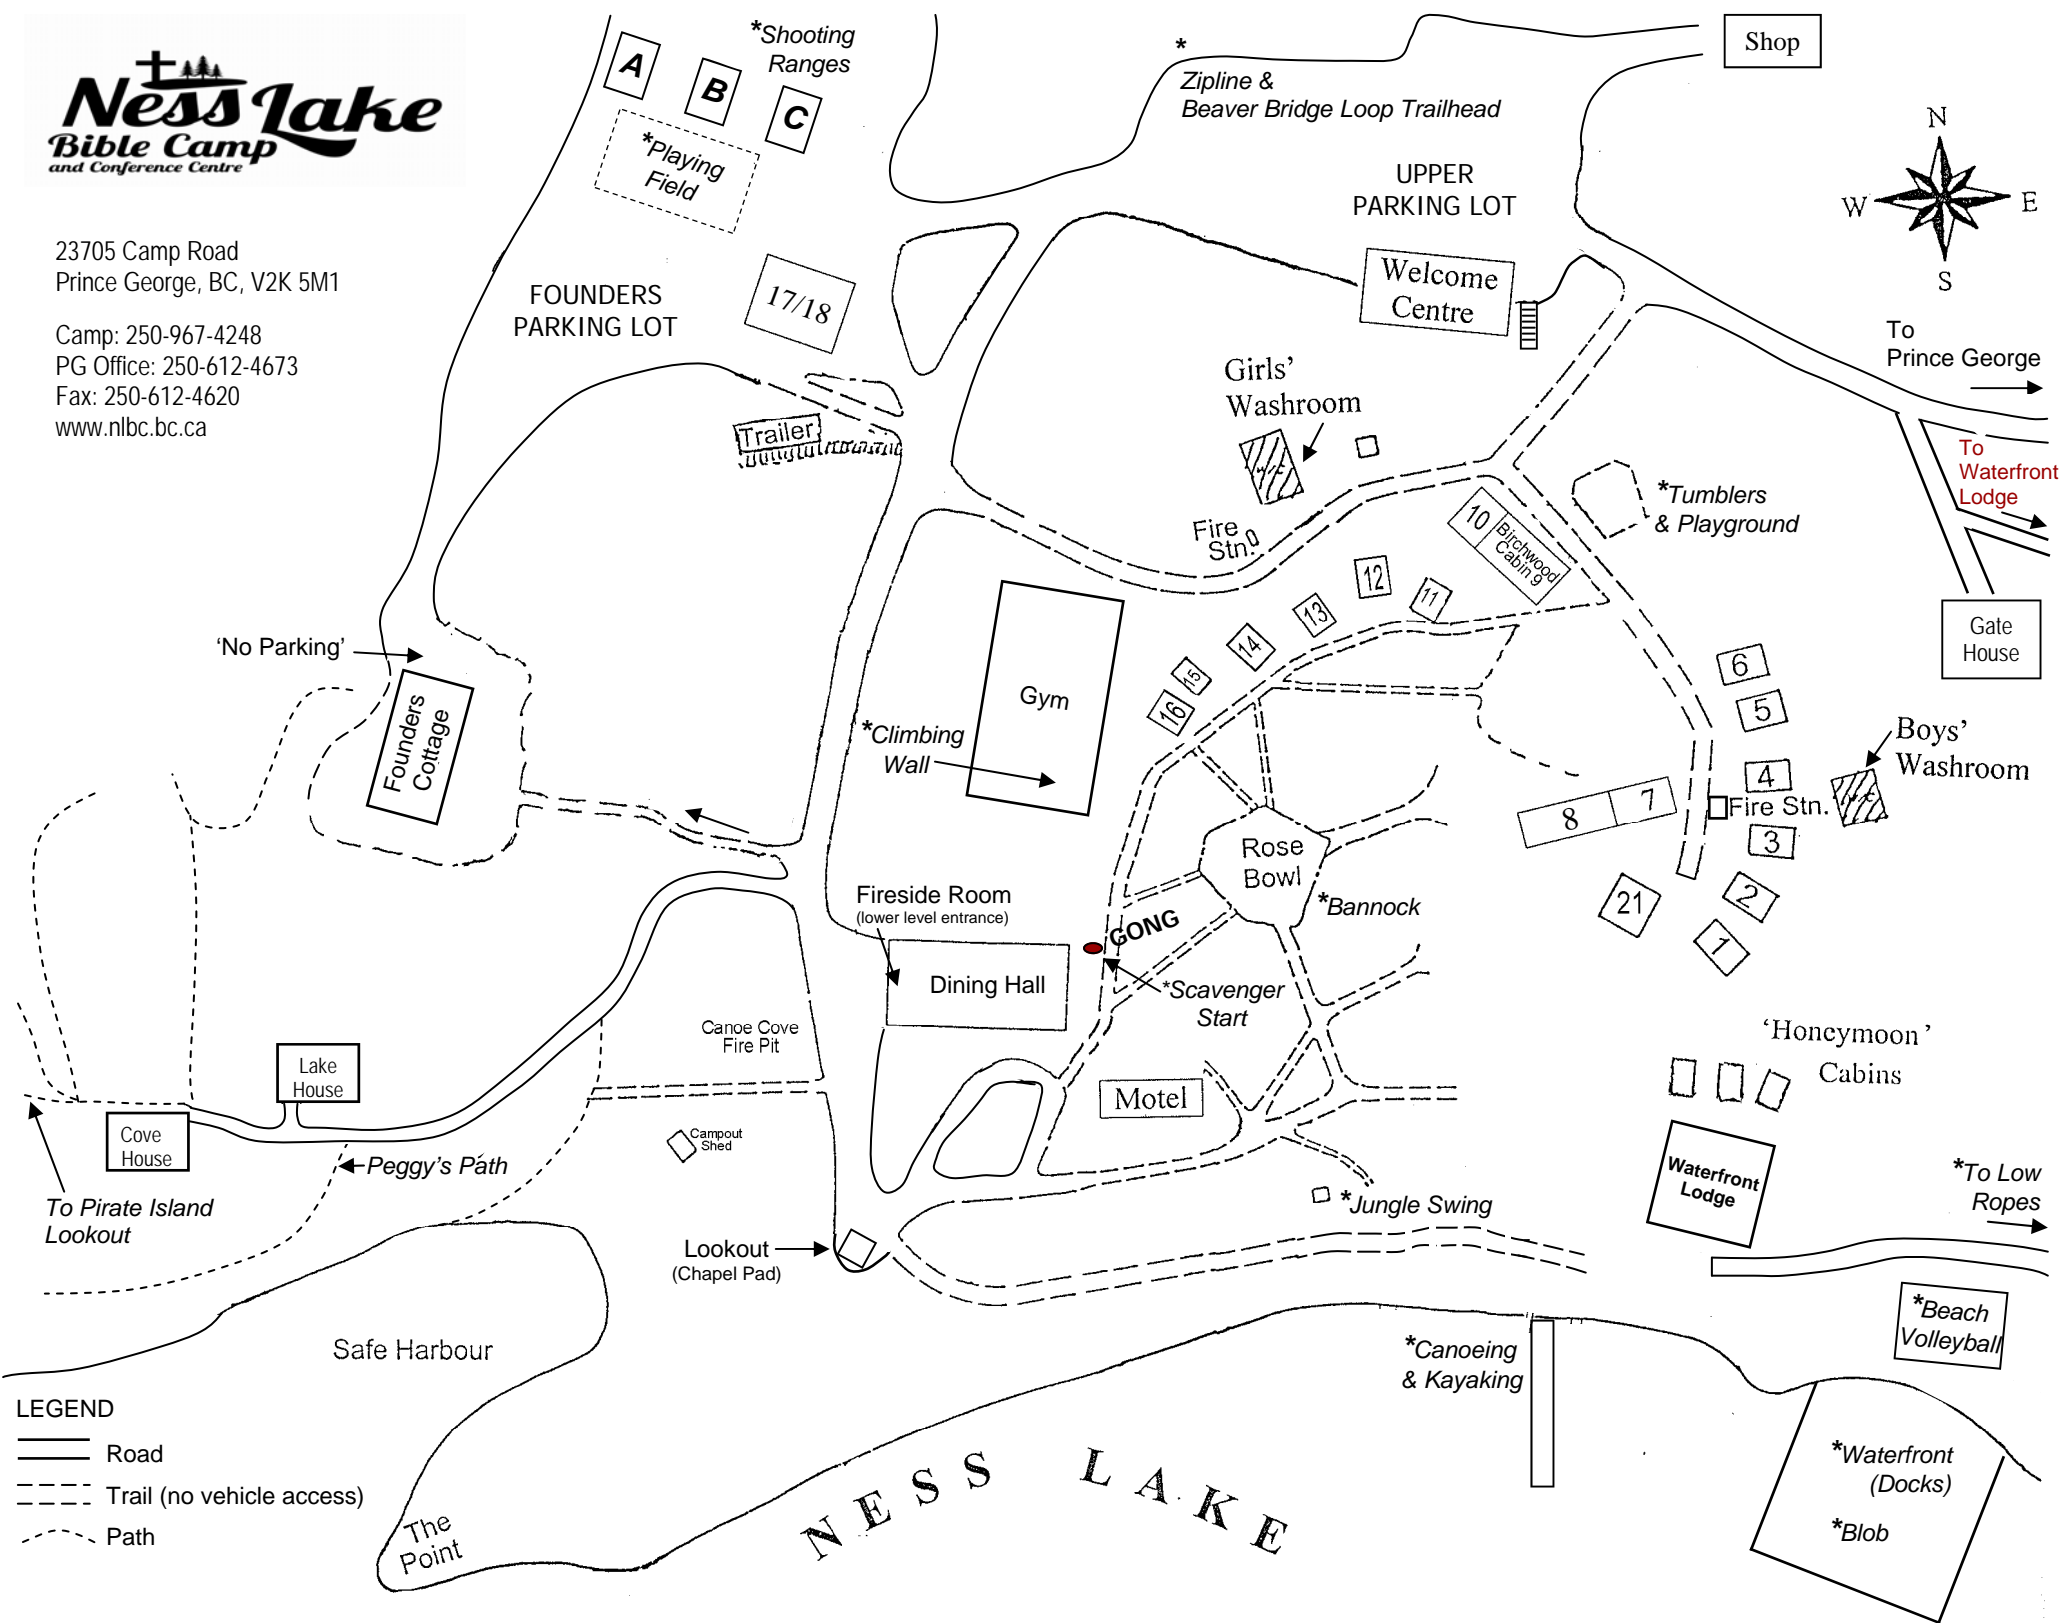

Ness Lake Bible Camp and Conference Centre

23705 Camp Road
Prince George, BC, V2K 5M1

Camp: 250-967-4248
PG Office: 250-612-4673
Fax: 250-612-4620
www.nlbc.bc.ca

LEGEND

- Road
- Trail (no vehicle access)
- Path